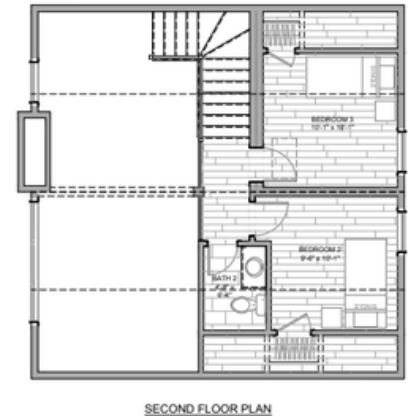

Manchester CT

DETAILS:

1178 SQ.FT 28x28

3 BEDROOM

2 BATH

Chalet

Organized Entry

The Manchester CT is a breathtaking chalet-style modular home that stands as a true architectural centerpiece. Designed to maximize natural light and panoramic views, this home is the perfect choice for picturesque lots across Northern Ontario.