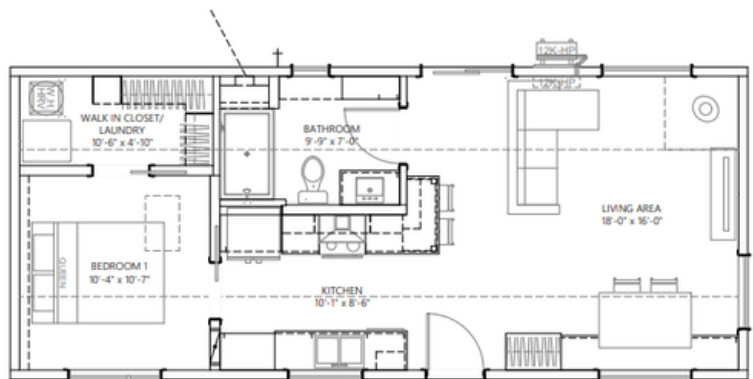

# Fjord

DETAILS:

640 SQ.FT 40x16

1 BEDROOM

1 BATH

## Modern Nordic Aesthetic Integrated Kitchen Design

The Fjord is a masterclass in efficient, Scandinavian-inspired design, offering a sleek and compact living solution without compromising on modern style. This one-bedroom bungalow is ideal for those seeking a minimalist retreat or a high-end secondary dwelling.