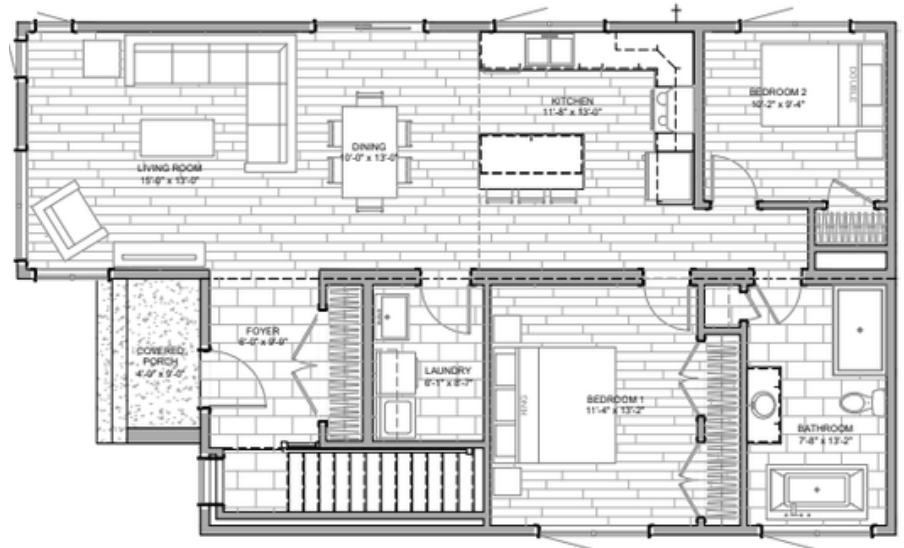

# Hanover CT

DETAILS:

1204 SQ.FT 28x48

2 BEDROOM

1 BATH

## Open Concept Large Island

The Hanover CT stands as a striking example of contemporary bungalow architecture, blending cutting-edge exterior aesthetics with a functional, open-concept interior. This two-bedroom model is perfect for those who desire a home that makes a statement while providing a highly organized and airy living environment.